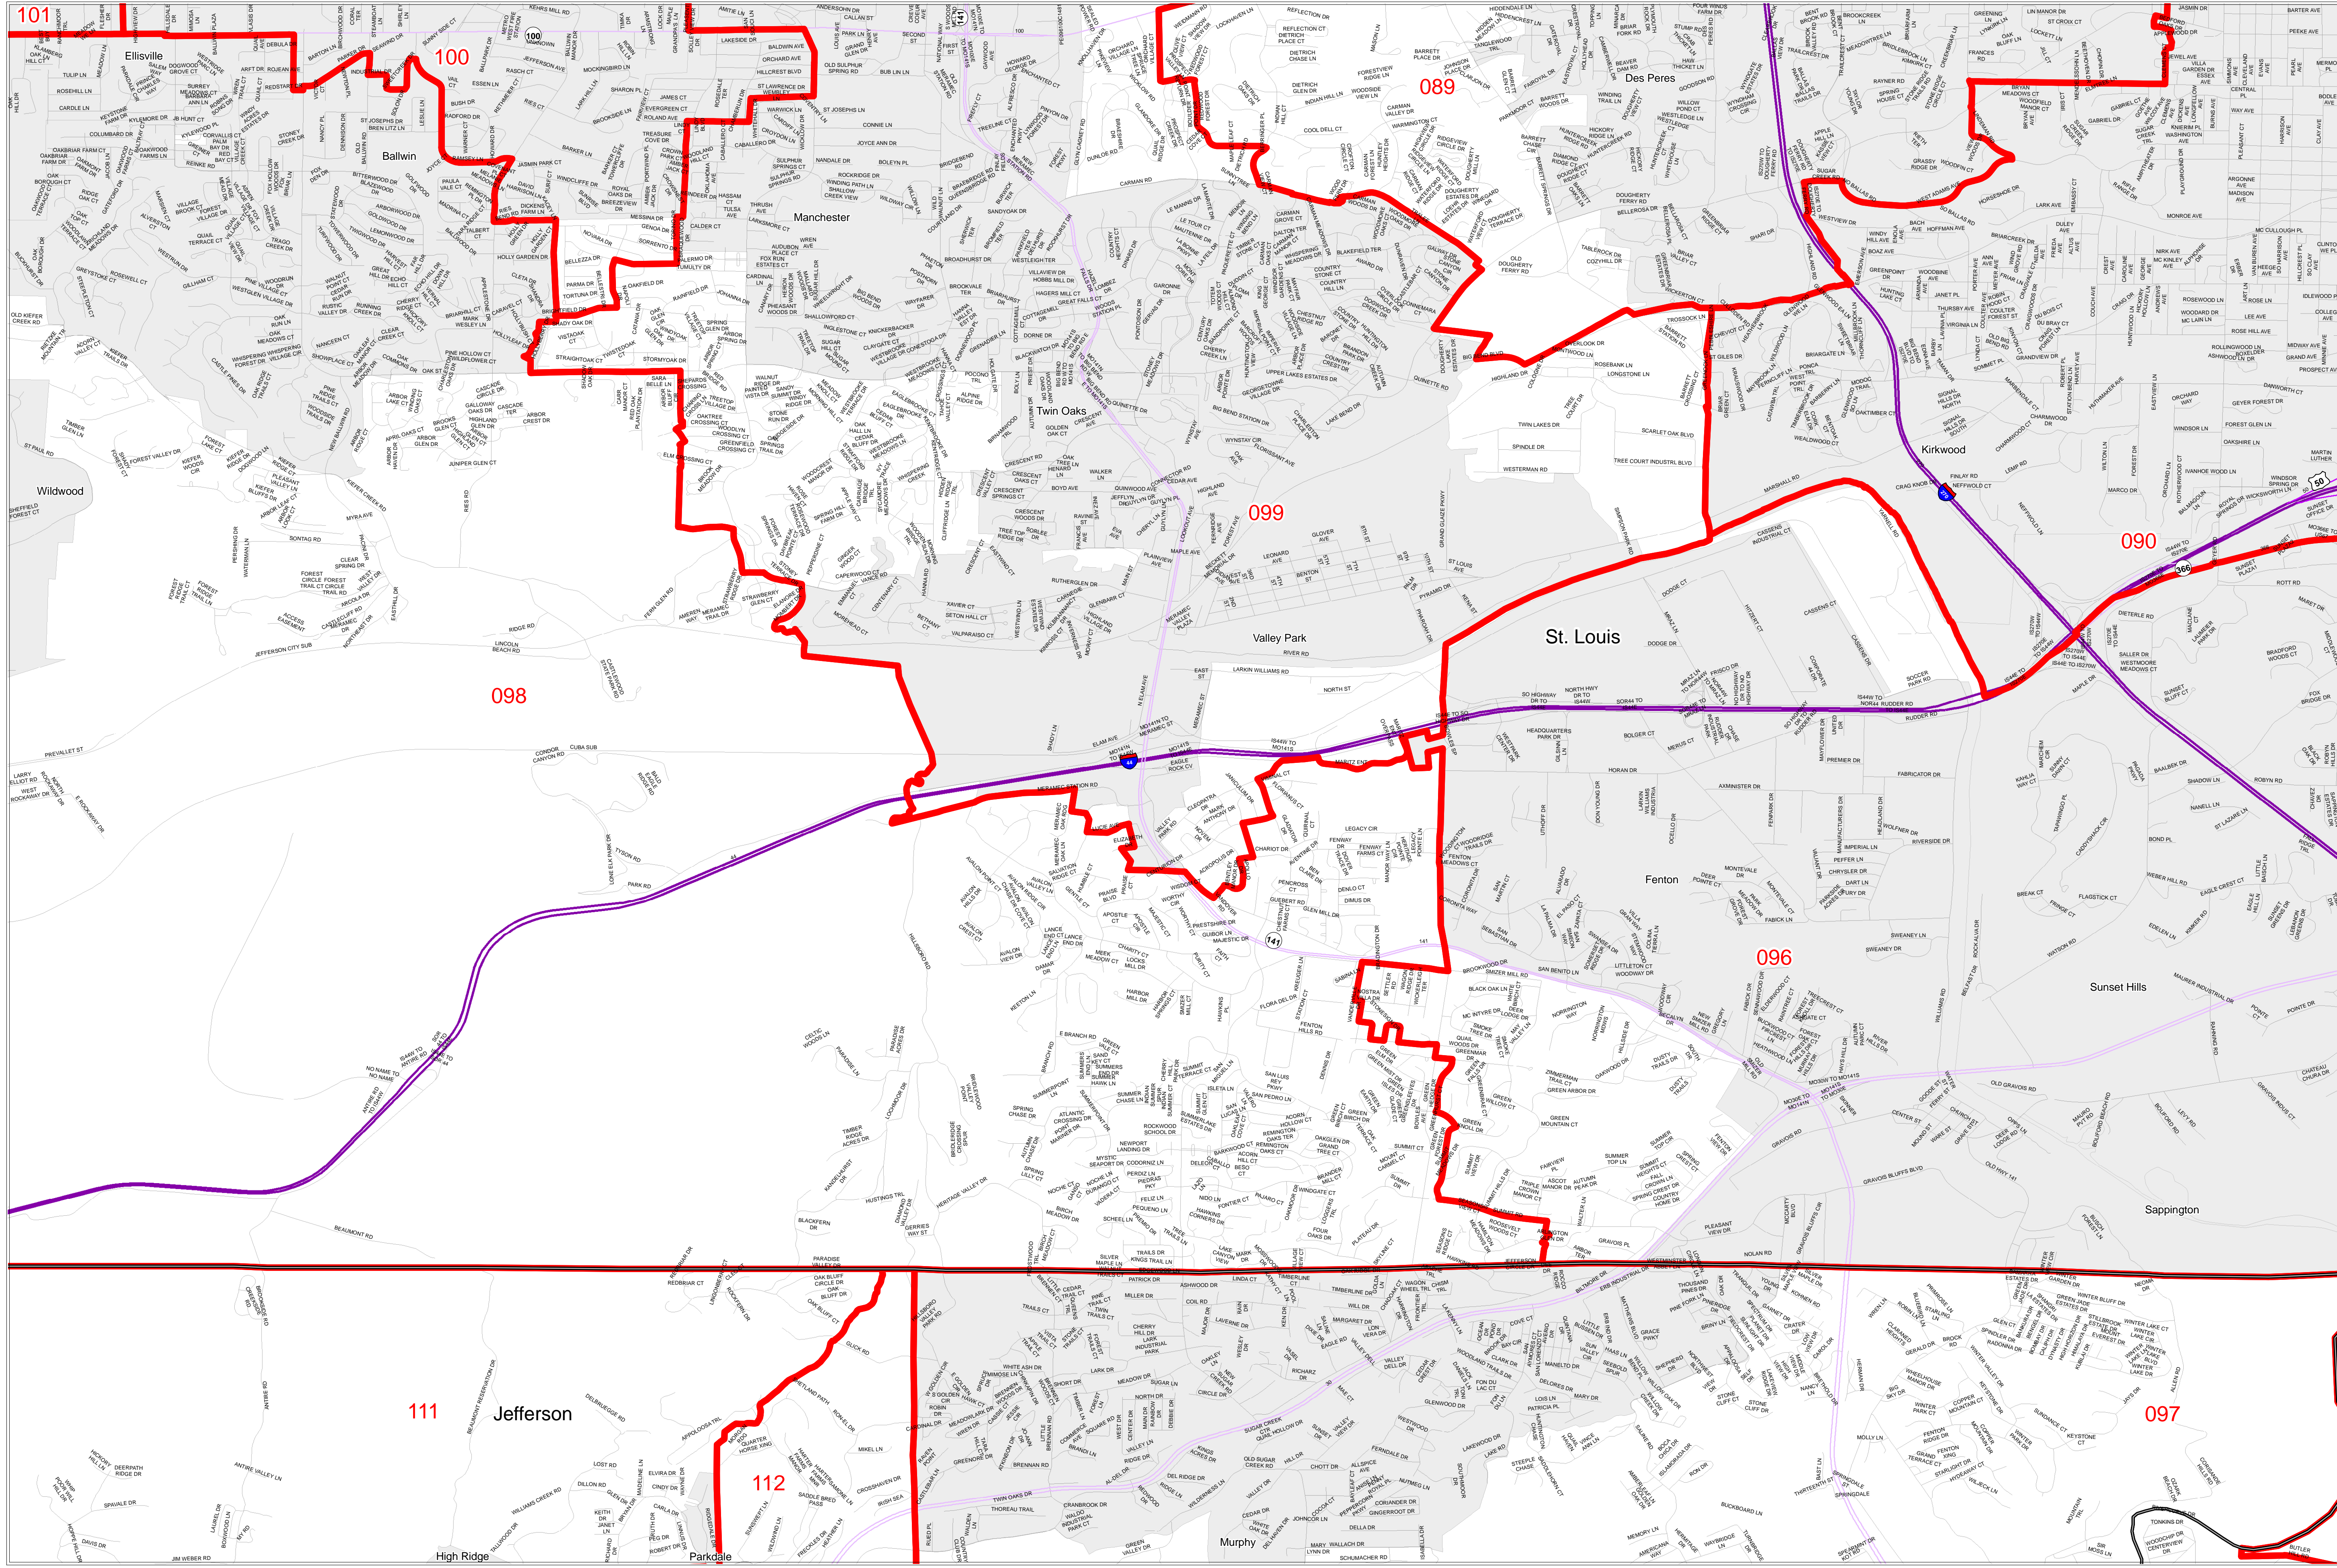

House Apportionment Plan 2011

Missouri Appellate Apportionment Commission

St. Louis County